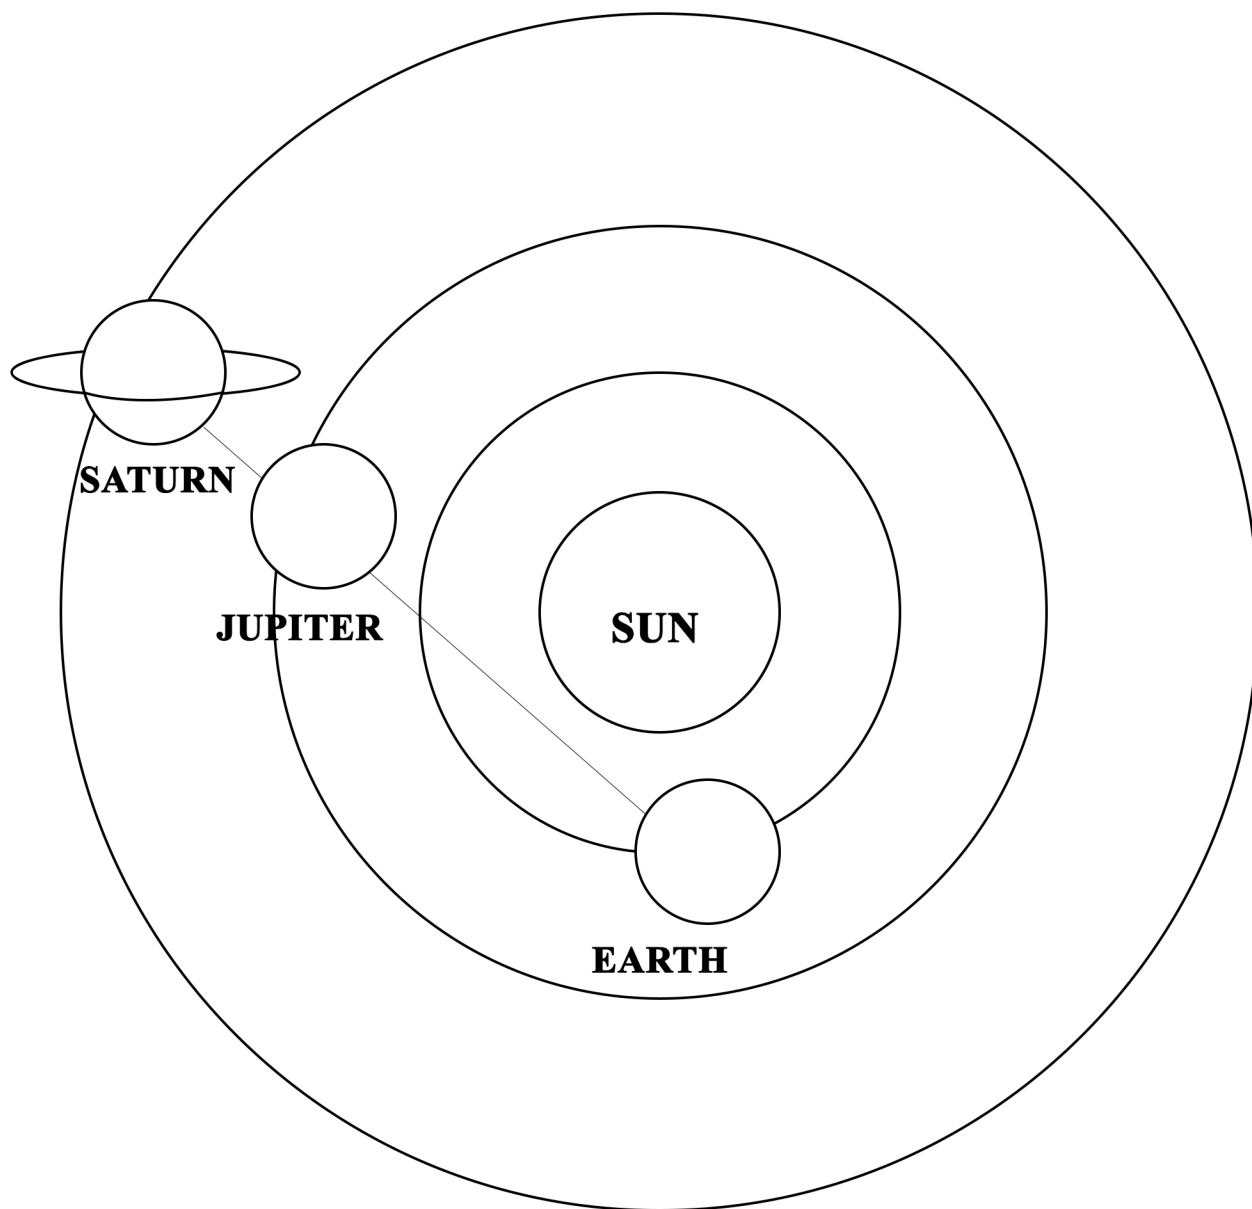

Christmas Star 2020: The Great Conjunction of Jupiter and Saturn.

Write down what you saw during the Winter Solstice.
